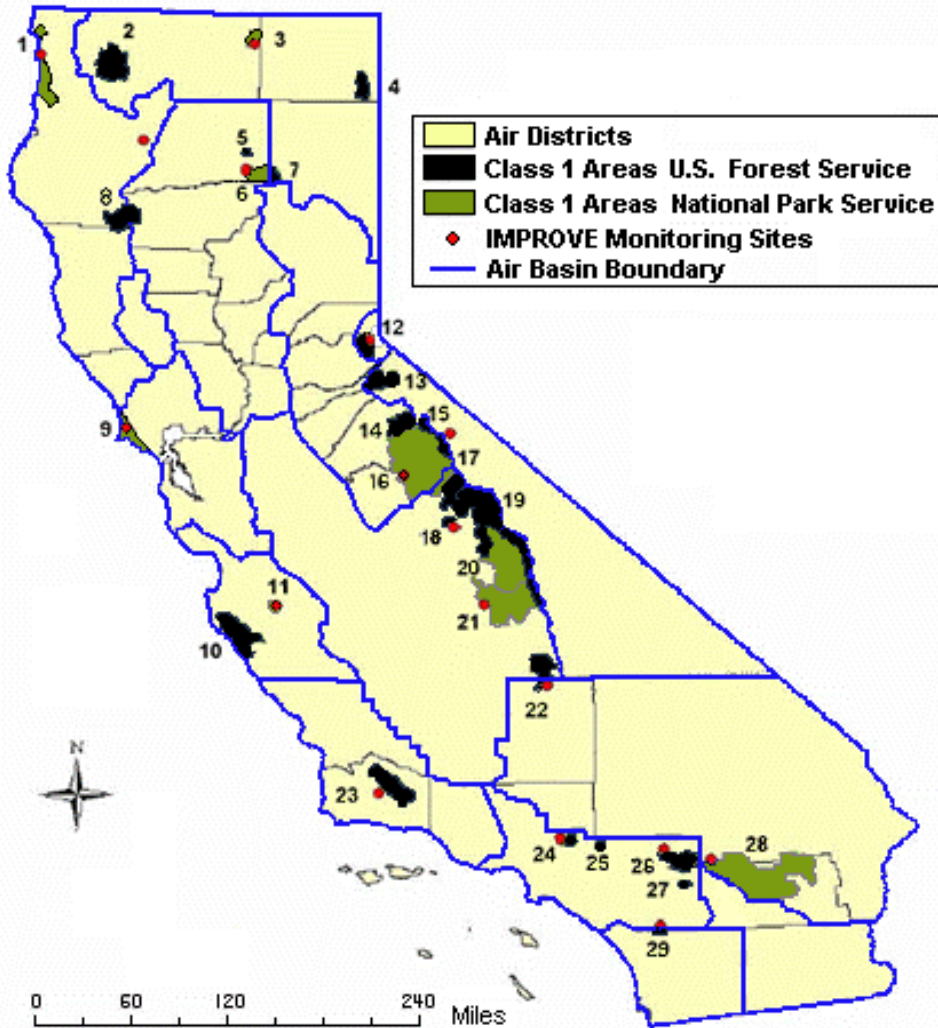

California Class 1 Areas

1. Redwood National Park
2. Marble Mountain Wilderness Area
3. Lava Beds Wilderness Area
4. South Warner Wilderness Area
5. Thousand Lakes Wilderness Area
6. Lassen Volcanic National Park
7. Caribou Wilderness Area
8. Yolla Bolly Middle Eel Wilderness Area *
9. Point Reyes Wilderness Area
10. Ventana Wilderness Area
11. Pinnacles Wilderness Area
12. Desolation Wilderness Area
13. Mokelumne Wilderness Area
14. Emigrant Wilderness Area
15. Hoover Wilderness Area
16. Yosemite National Park
17. Ansel Adams Wilderness Area
18. Kaiser Wilderness Area
19. John Muir Wilderness Area
20. Kings Canyon National Park
21. Sequoia National Park
22. Dome Land Wilderness Area *
23. San Rafael Wilderness Area
24. San Gabriel Wilderness Area
25. Cucamonga Wilderness Area
26. San Geronio Wilderness Area *
27. San Jacinto Wilderness Area
28. Joshua Tree Wilderness Area
29. Agua Tibia Wilderness Area

** Portions of these Class 1 Areas are managed by the federal Bureau of Land Management*