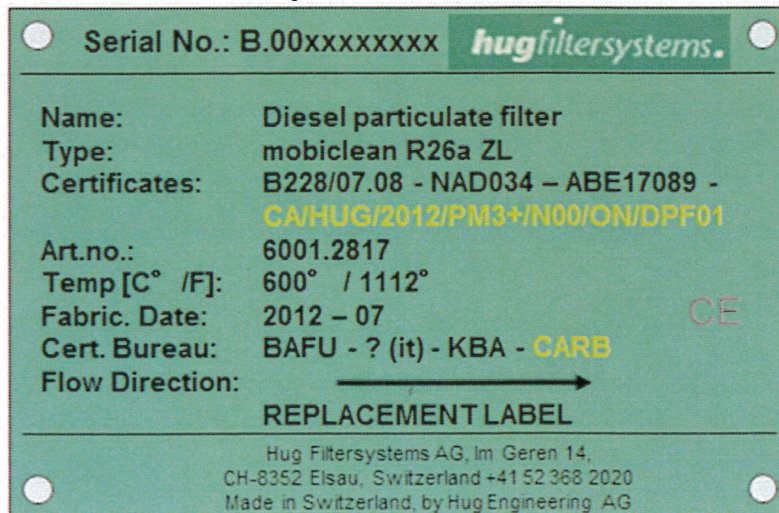

# Labels for the Hug Filtersystems Mobiclean R System

Relating to Executive Order Series DE-12-001

Effective Date: September 9, 2013

Page 1 of 2

## Replacement Label:

## Note:

- The labels that are attached to the Mobiclean R center body and engine are identical.

**Labels for the Hug Filtersystems Mobiclean R System**

Relating to Executive Order Series DE-12-001

**Effective Date: September 9, 2013**

Page 2 of 2

**Re-Designation Label:**

Serial No.:	B.00xxxxxxxx	<b>hugfiltersystems.</b>
Name:	Diesel particulate filter	
Type / Version:	mobiclean R / R26a ZL	
Art.no.:	6001.2817	
Max Temp:	600° C / 1112° F	
Fabric. Date:	2011 – 07	
Certificates:	B228/07.08 - ABE Nr. 17089 - CA/HUG/2012/PM3+/N00/ON/DPF01	
Cert. Bureau:	BAFU - KBA - CARB	
Flow Direction:	→ <b>RE-DESIGNATION LABEL</b>	CE
Hug Engineering AG, Im Geren 14, CH-8352 Elsau, Switzerland Made in Switzerland, Phone +41 52 368 2020		