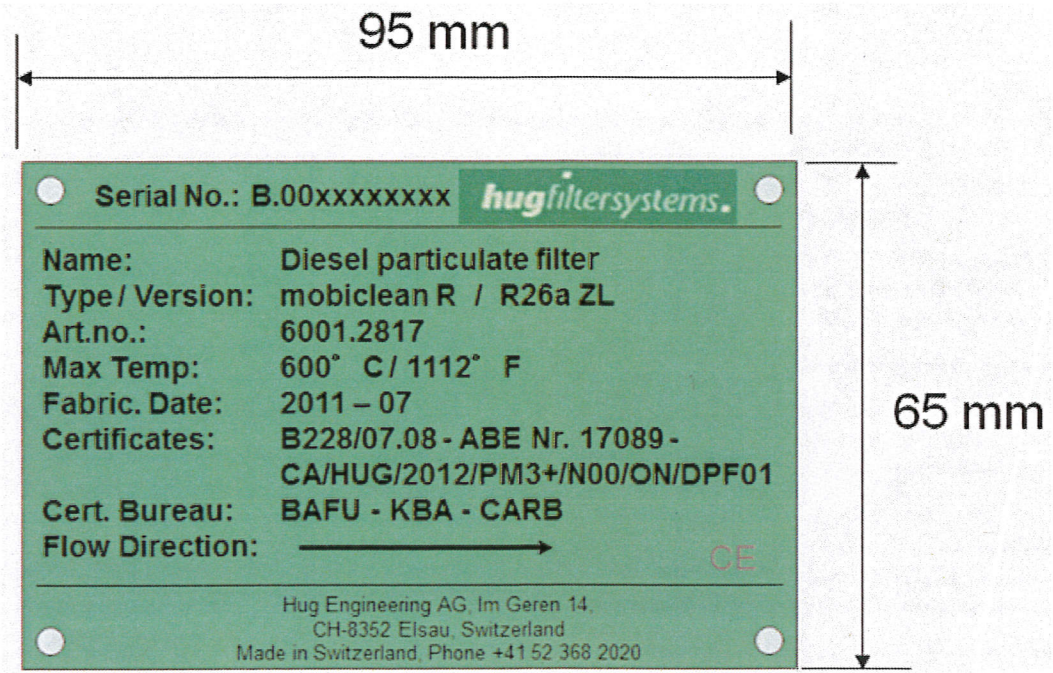

# Labels for the Hug Filtersystems Mobiclean R System

Relating to Executive Order Series DE-12-001

Effective Date: September 9, 2013

Page 1 of 2

## Replacement Label:

## Note:

- The labels that are attached to the Mobiclean R center body and engine are identical.

**Labels for the Hug Filtersystems Mobiclean R System**

Relating to Executive Order Series DE-12-001

**Effective Date: September 9, 2013**

Page 2 of 2

**Re-Designation Label:**

Serial No.:	B.00xxxxxxxx	<b>hugfiltersystems.</b>
Name:	Diesel particulate filter	
Type / Version:	mobiclean R / R26a ZL	
Art.no.:	6001.2817	
Max Temp:	600° C / 1112° F	
Fabric. Date:	2011 – 07	
Certificates:	B228/07.08 - ABE Nr. 17089 - CA/HUG/2012/PM3+/N00/ON/DPF01	
Cert. Bureau:	BAFU - KBA - CARB	
Flow Direction:	→ <b>RE-DESIGNATION LABEL</b>	CE
Hug Engineering AG, Im Geren 14, CH-8352 Elsau, Switzerland Made in Switzerland, Phone +41 52 368 2020		