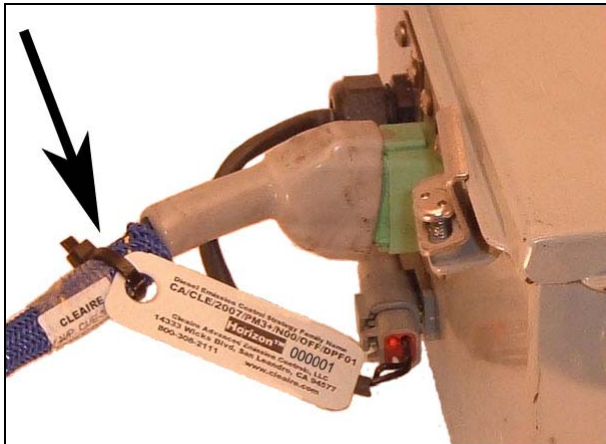

ATTACHMENT 3
Executive Order 05-010-05

Label for the Cleaire Horizon System

Notes:

- Month and year of manufacture are not included. This information is readily obtained from Cleaire by reference to the serial number.
- The labels that are attached to the Horizon and engine are identical. The figures below illustrate typical installations: one on the electronic controller's wiring harness, the other on an engine stud. Please disregard the information shown on the labels in the figures (for illustrative purposes only).

Additional System Labels

The following sample label is permanently attached to the diesel particulate filter: