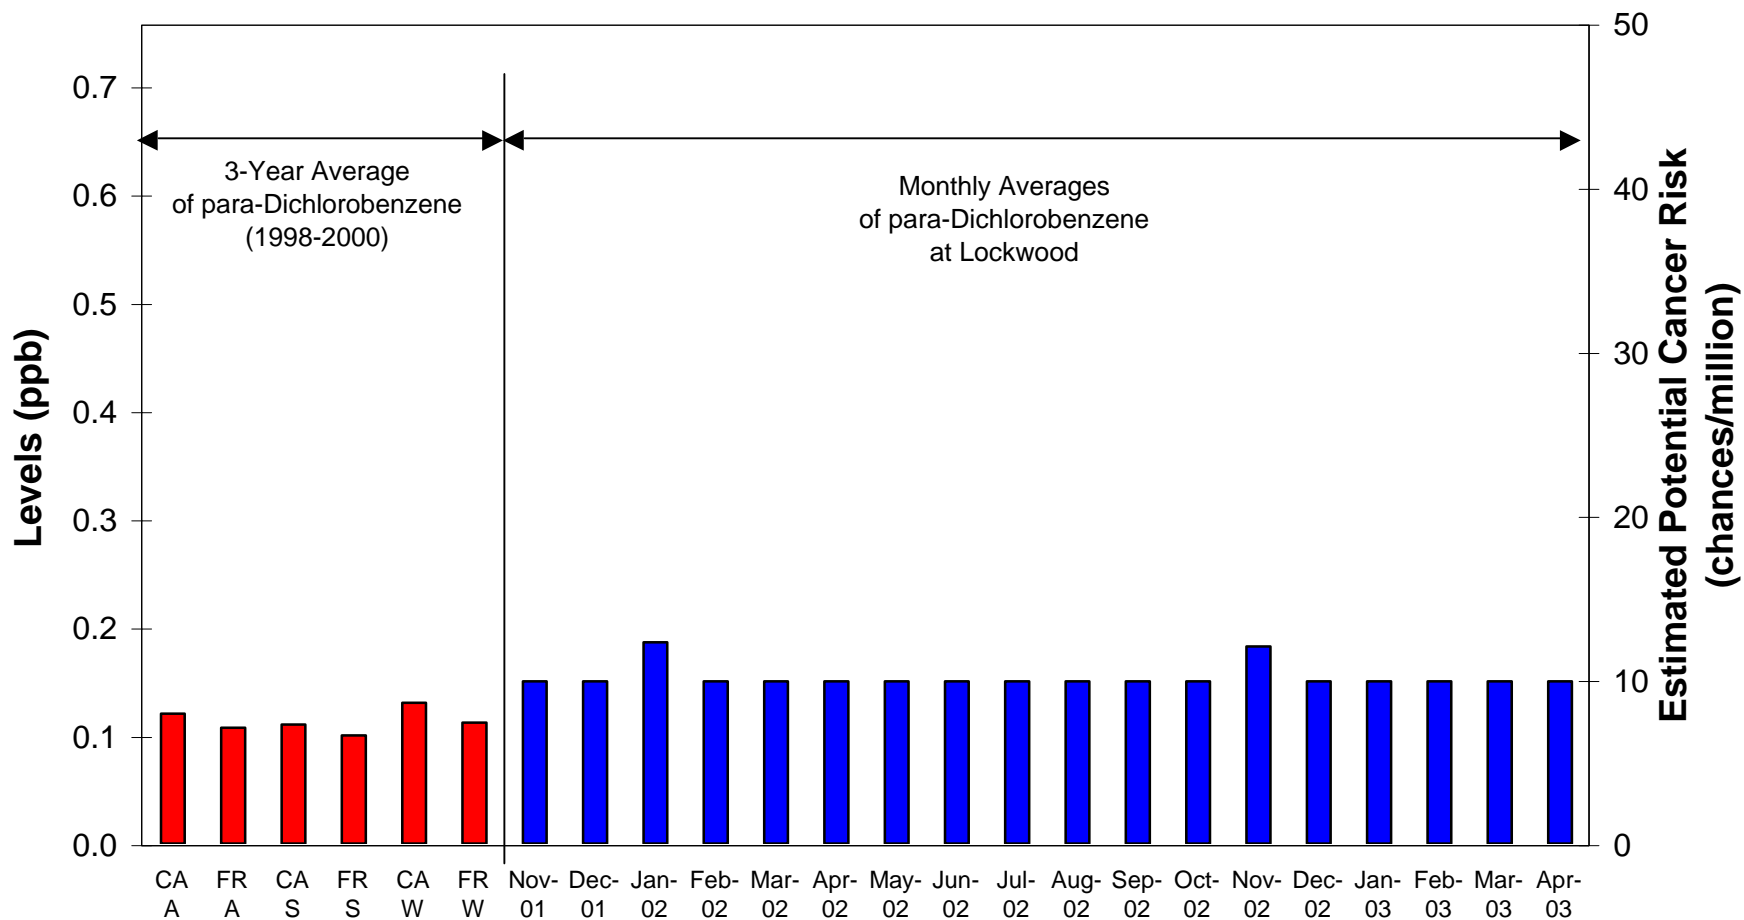

para-Dichlorobenzene at Lockwood

Note: A=Annual; S=Summer (April through September);
 W=Winter (October through March);
 CA=Statewide; FR= Fremont Regional Average