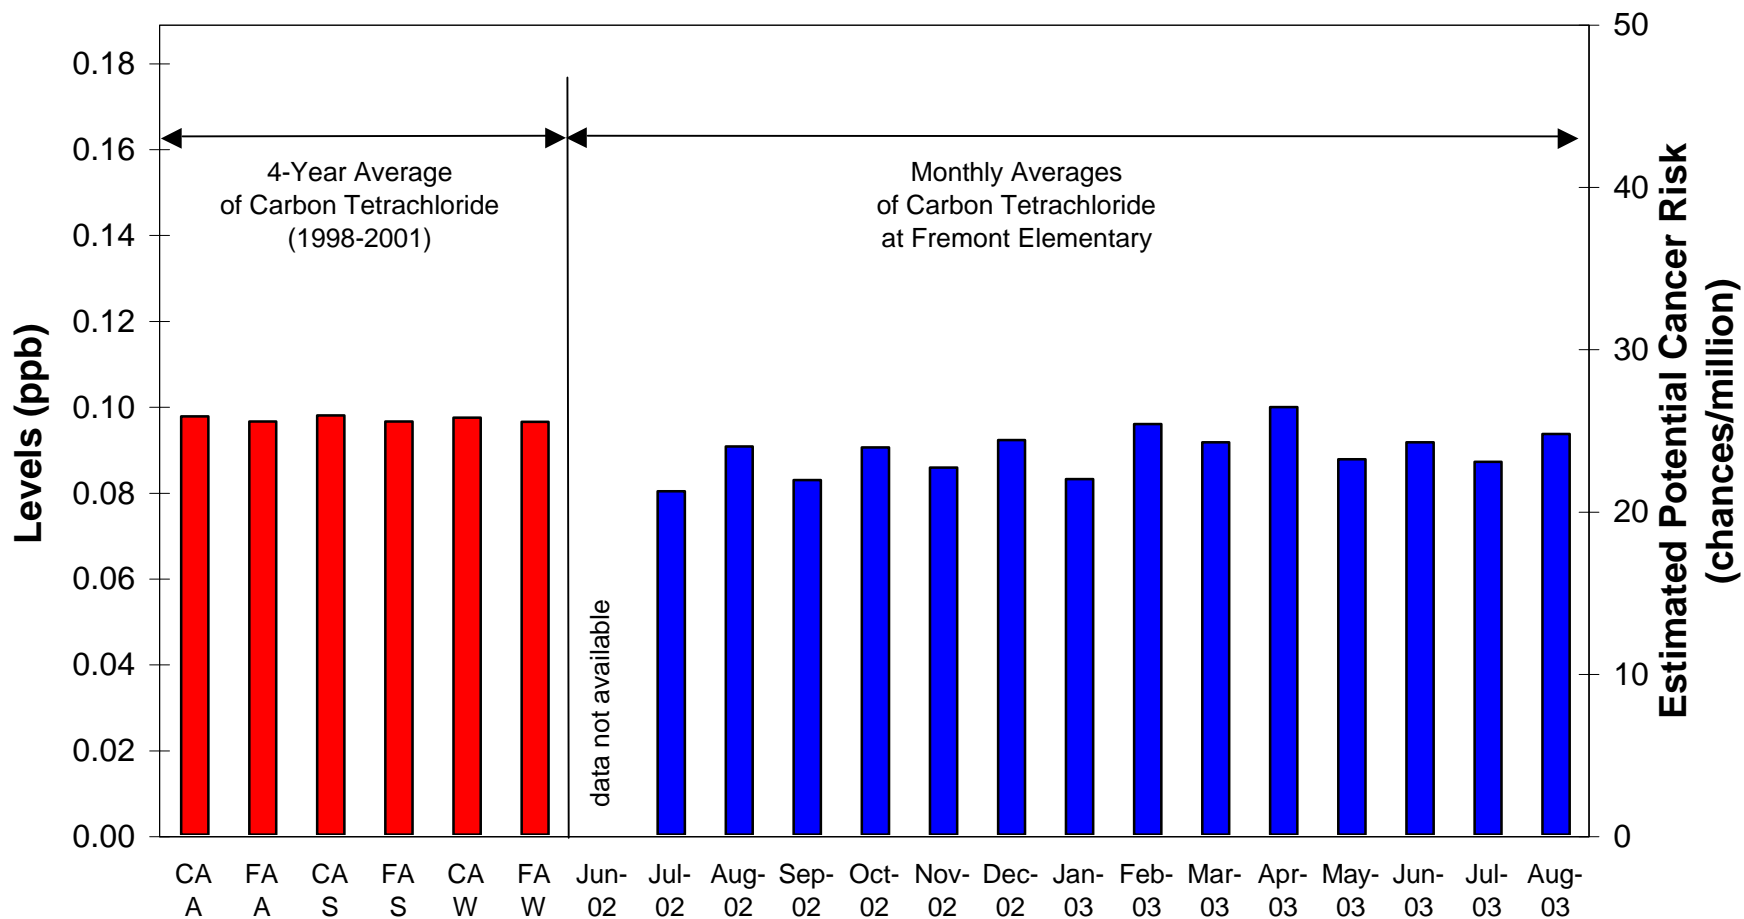

Carbon Tetrachloride at Fremont Elementary

Note: A=Annual; S=Summer (April through September);
 W=Winter (October through March);
 CA=Statewide; FA= Fresno Regional Average