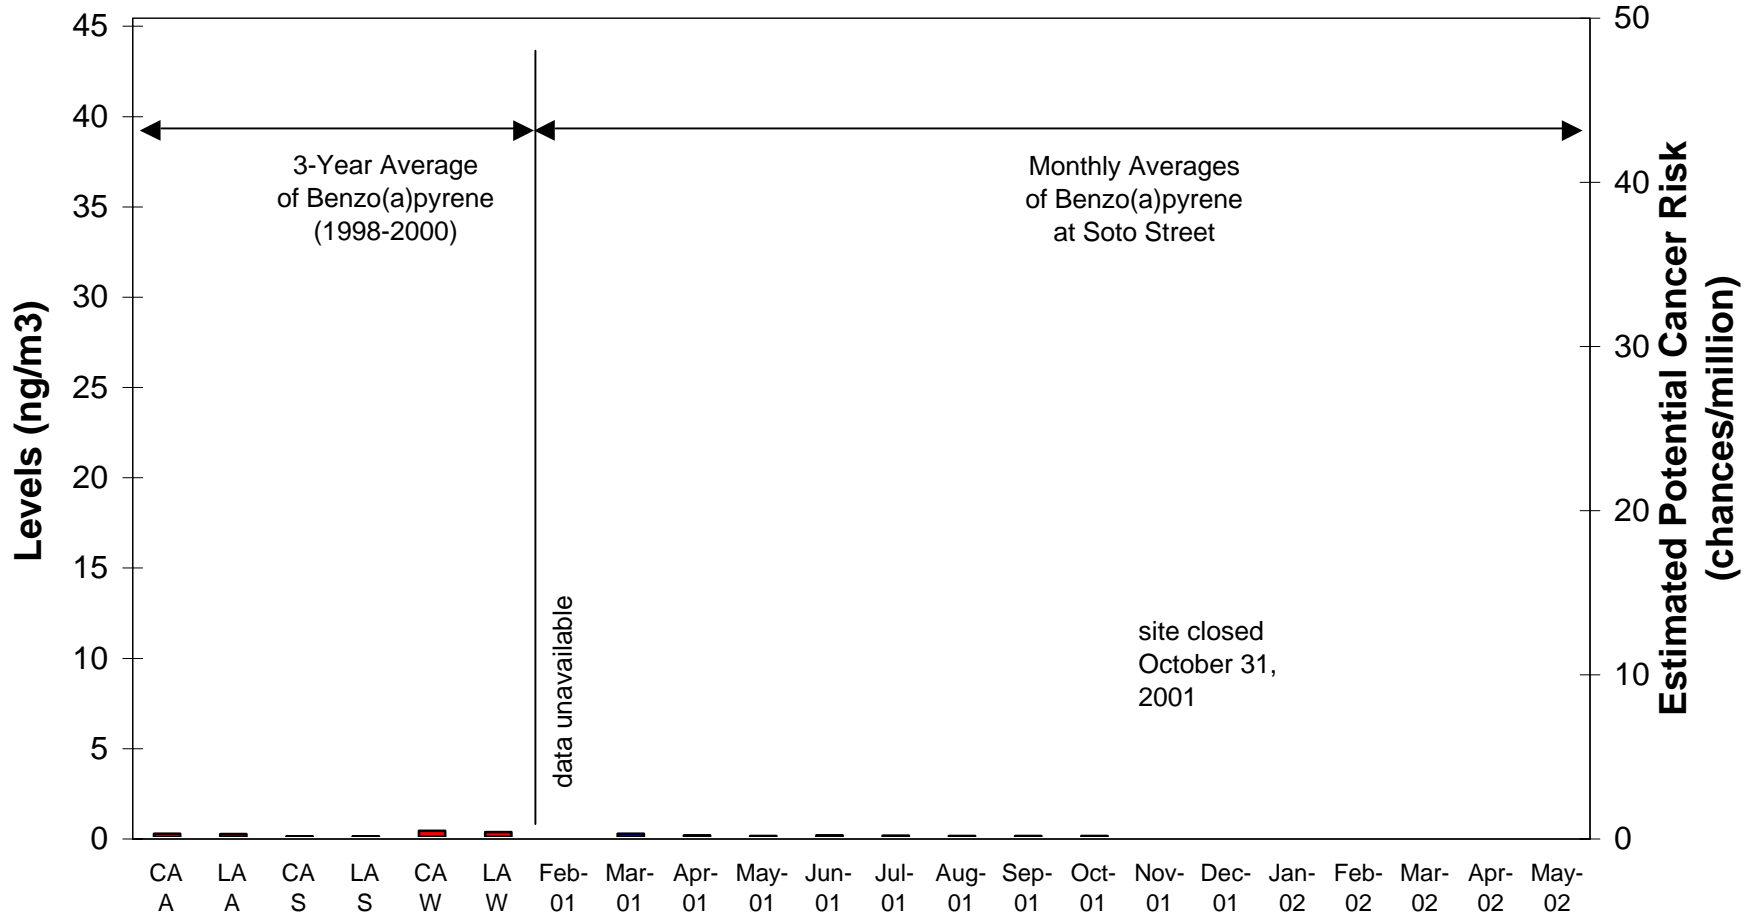

Benzo(a)pyrene* at Soto Street

*Benzo(a)pyrene has a very small potential cancer risk. Please refer to the corresponding table for the levels.

Note: A=Annual; S=Summer (April through September);
 W=Winter (October through March);
 CA=Statewide; LA= Los Angeles County