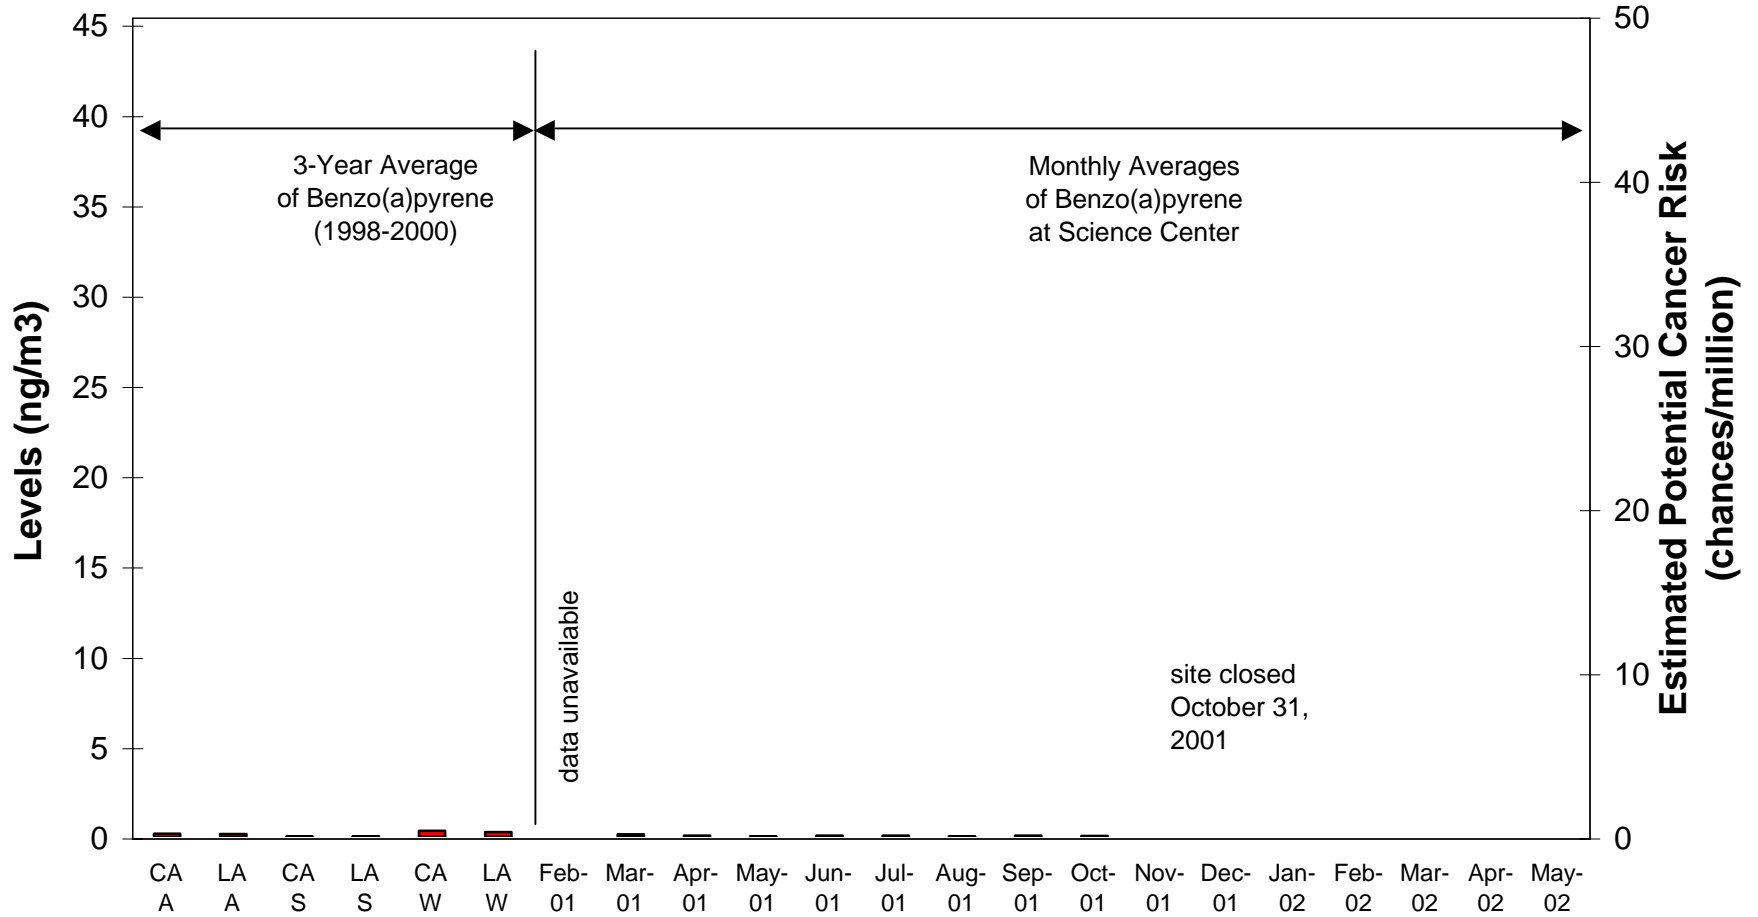

# Benzo(a)pyrene\* at Science Center

\*Benzo(a)pyrene has a very small potential cancer risk. Please refer to the corresponding table for the levels.

Note: A=Annual; S=Summer (April through September);  
 W=Winter (October through March);  
 CA=Statewide; LA= Los Angeles County