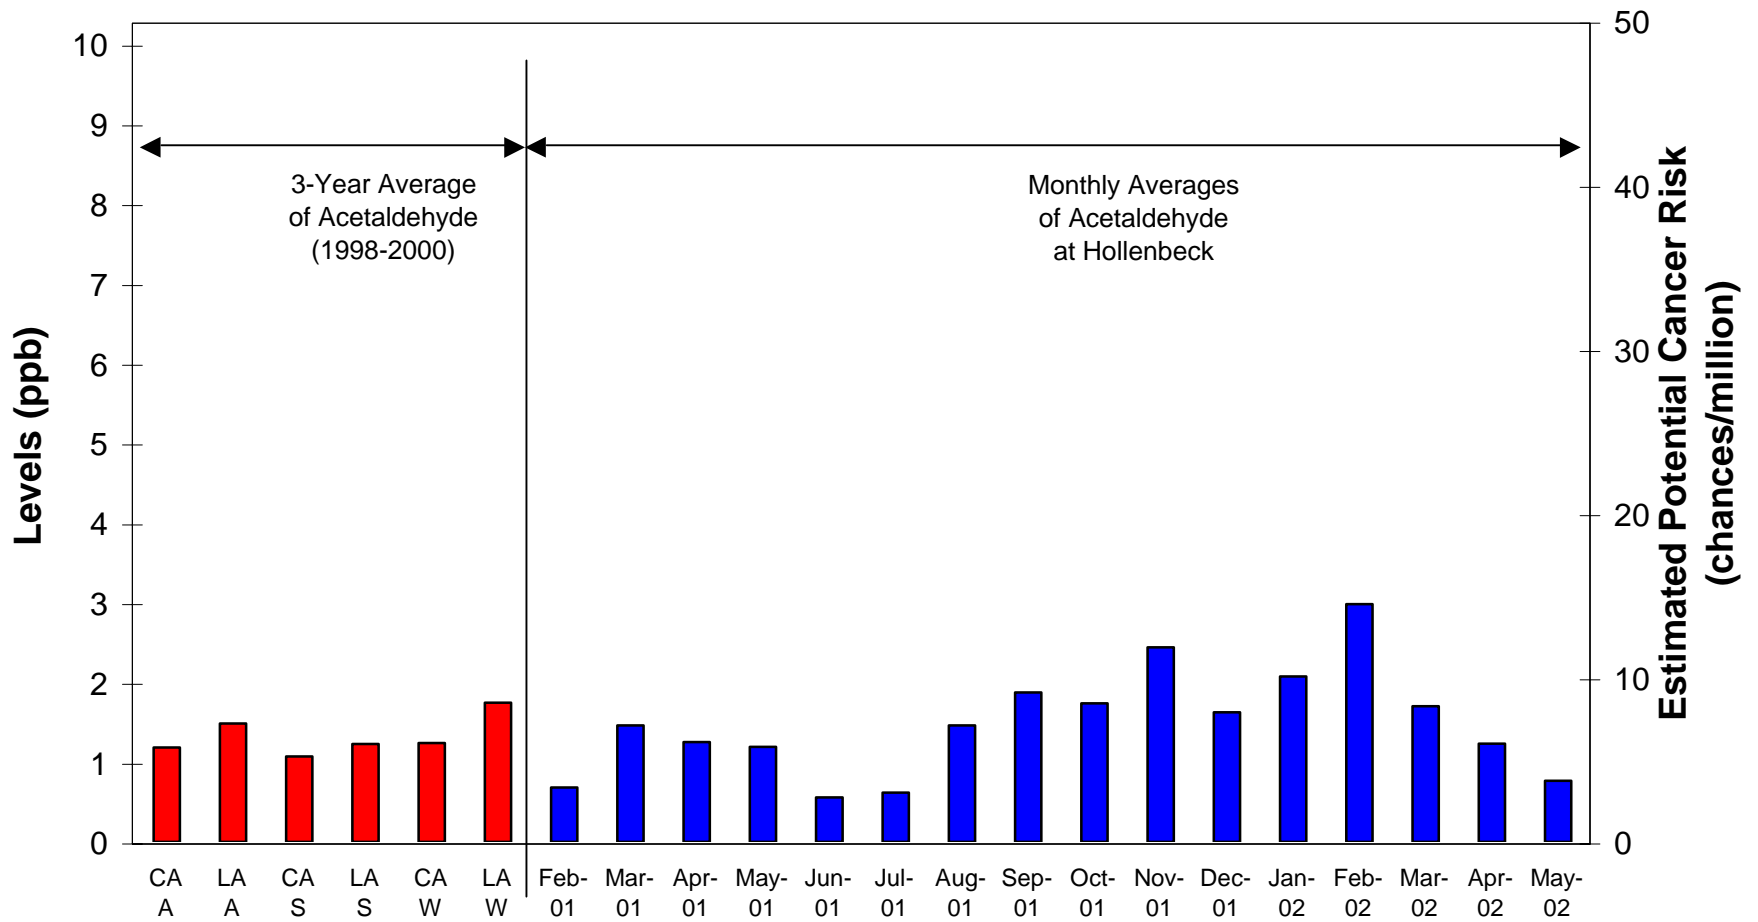

Acetaldehyde at Hollenbeck

Note: A=Annual; S=Summer (April through September);
 W=Winter (October through March);
 CA=Statewide; LA= Los Angeles County