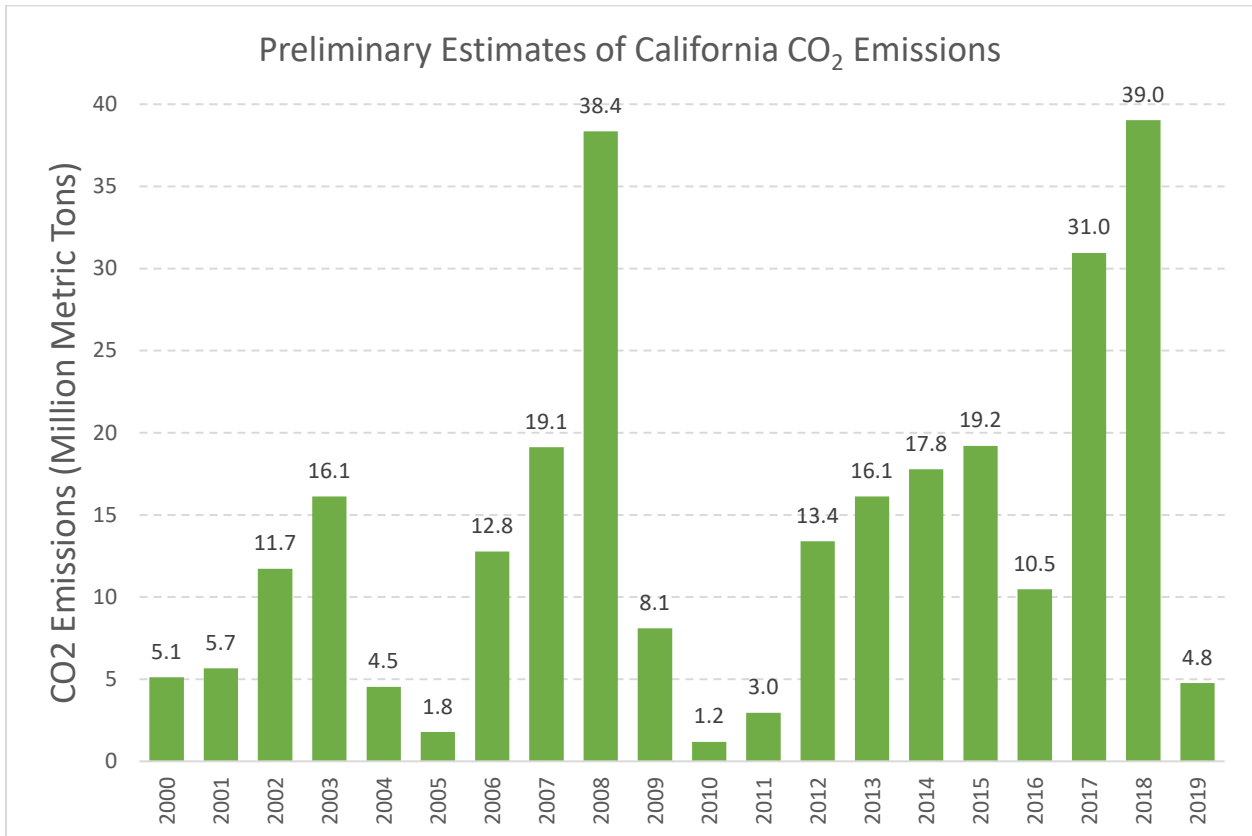

California Wildfire Burn Acreage and Preliminary Emissions Estimates

Data Source: California Air Resources Board (CARB) staff's preliminary estimates using the FOFEM model and CALFIRE's fire footprints. FOFEM does not model agricultural and developed lands.