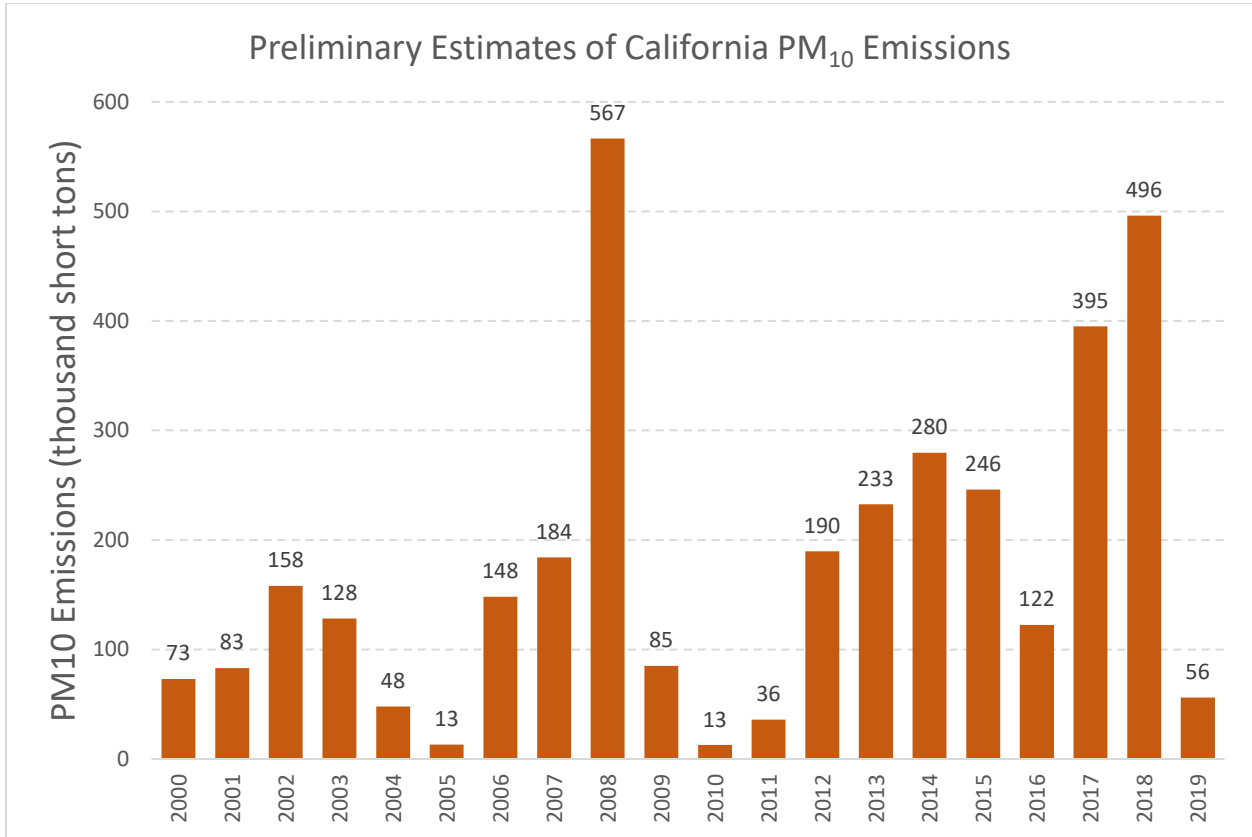

California Wildfire Burn Acreage and Preliminary Emissions Estimates

Data Source: California Air Resources Board (CARB) staff's preliminary estimates using the FOFEM model and CALFIRE's fire footprints. FOFEM does not model agricultural and developed lands.