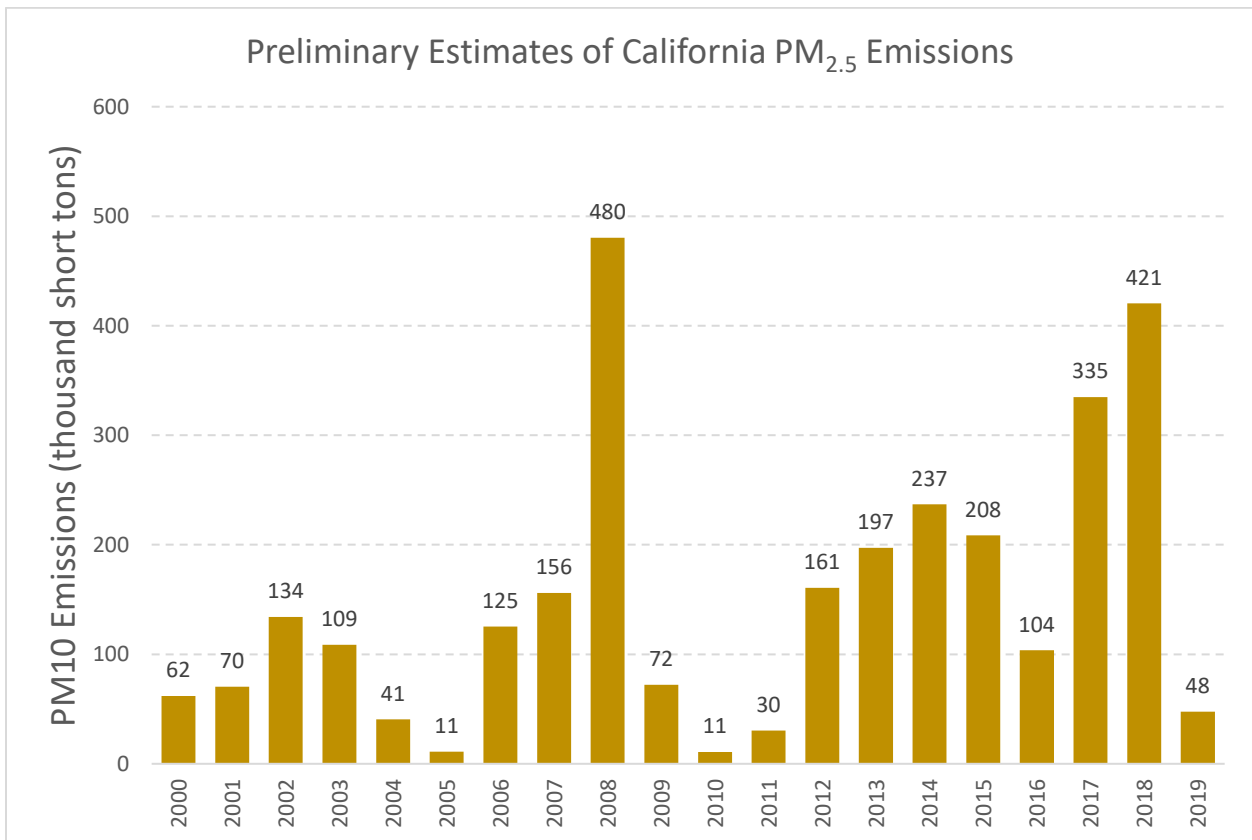

California Wildfire Burn Acreage and Preliminary Emissions Estimates

Data Source: California Air Resources Board (CARB) staff's preliminary estimates using the FOFEM model and CALFIRE's fire footprints. FOFEM does not model agricultural and developed lands.