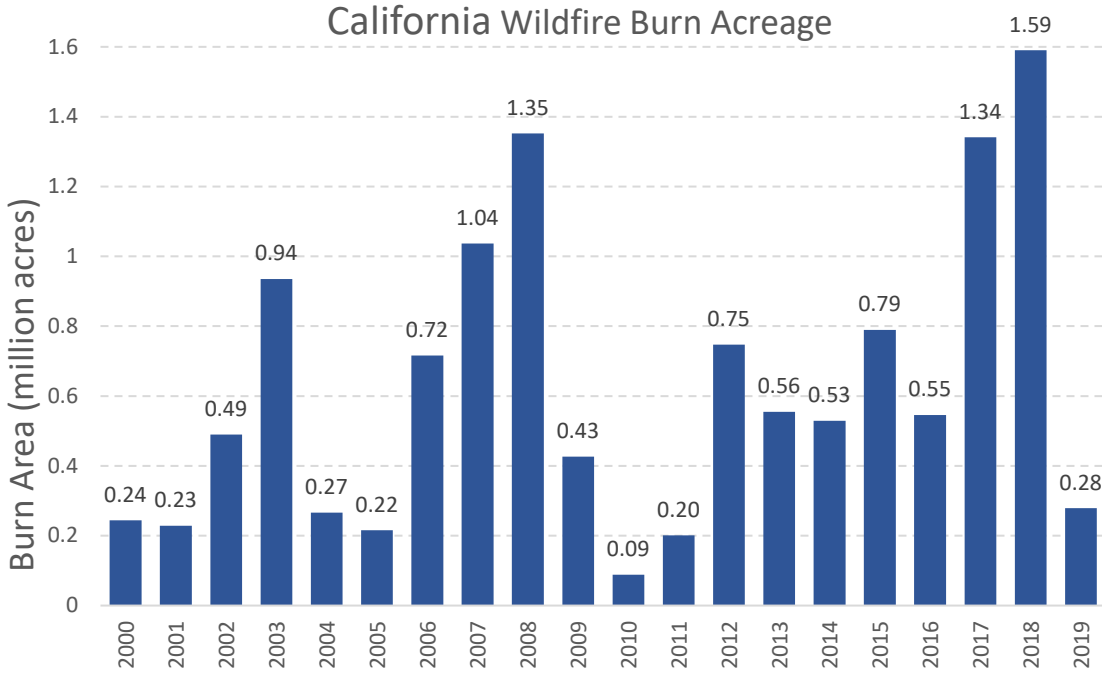

California Wildfire Burn Acreage and Preliminary Emissions Estimates

Data Source: California Air Resources Board (CARB) staff's preliminary estimates using the FOFEM model and CALFIRE's fire footprints. FOFEM does not model agricultural and developed lands.