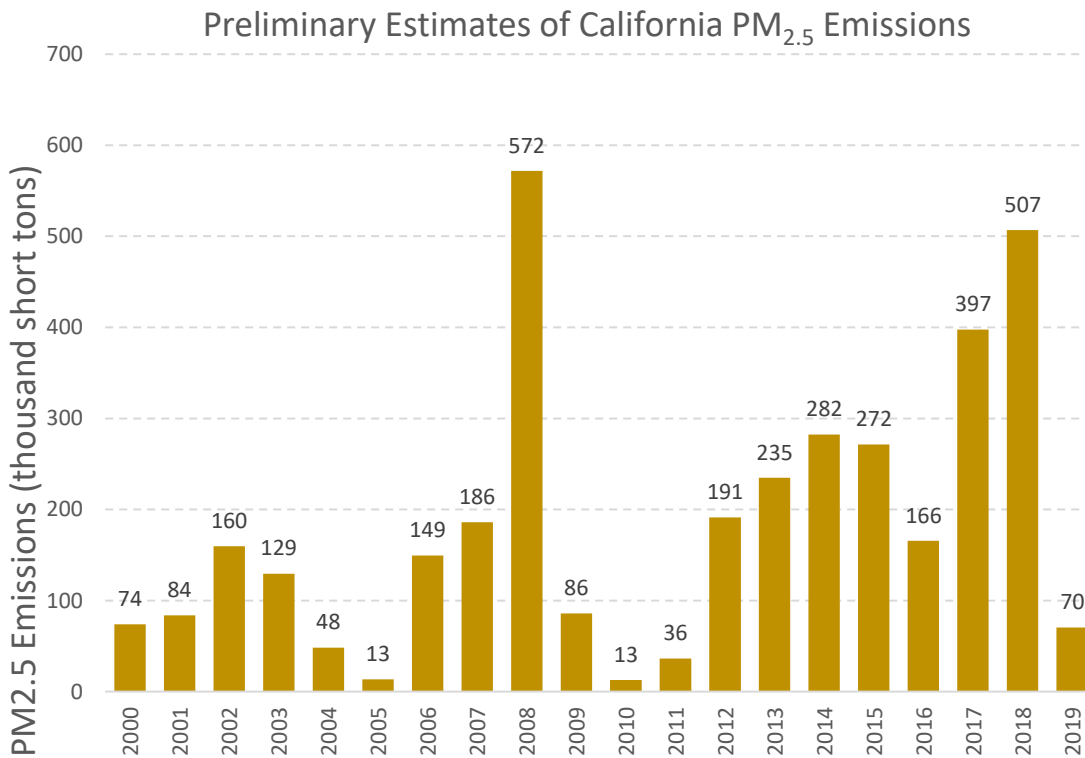

## California Wildfire Burn Acreage and Preliminary Emissions Estimates

**Data Source:** California Air Resources Board (CARB) staff's preliminary estimates using the FOFEM model and CALFIRE's fire footprints. FOFEM does not model agricultural and developed lands. All numbers are rounded.