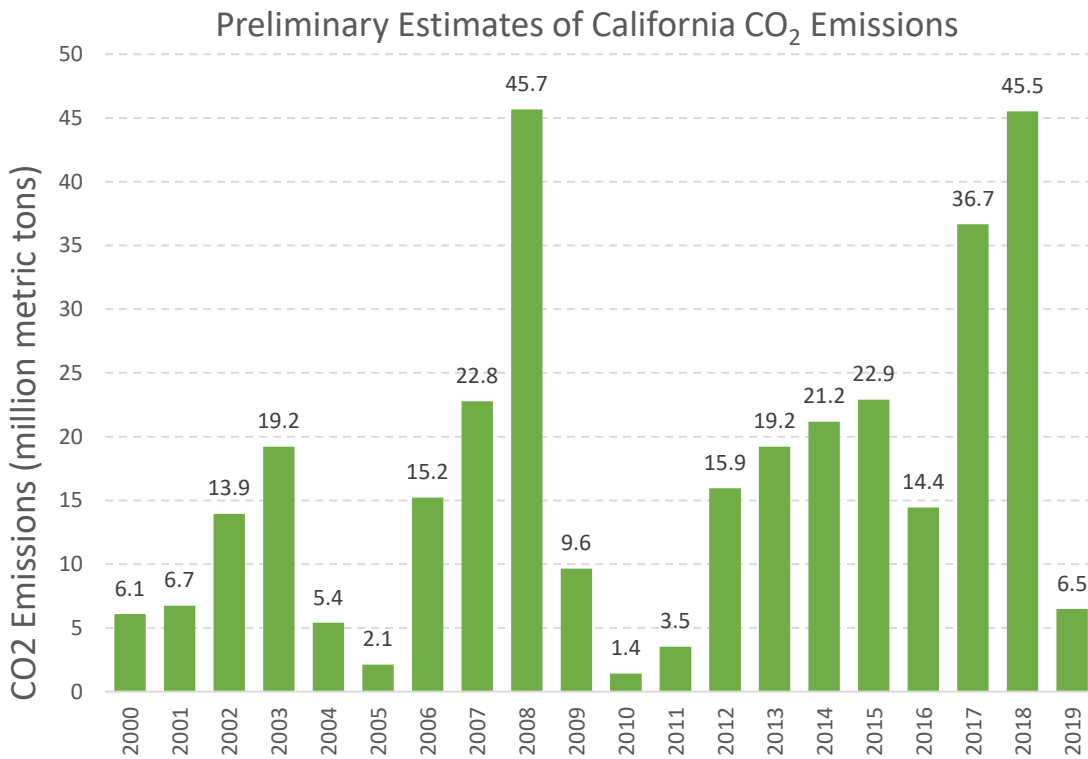

## California Wildfire Burn Acreage and Preliminary Emissions Estimates

**Data Source:** California Air Resources Board (CARB) staff's preliminary estimates using the FOFEM model and CALFIRE's fire footprints. FOFEM does not model agricultural and developed lands. All numbers are rounded.