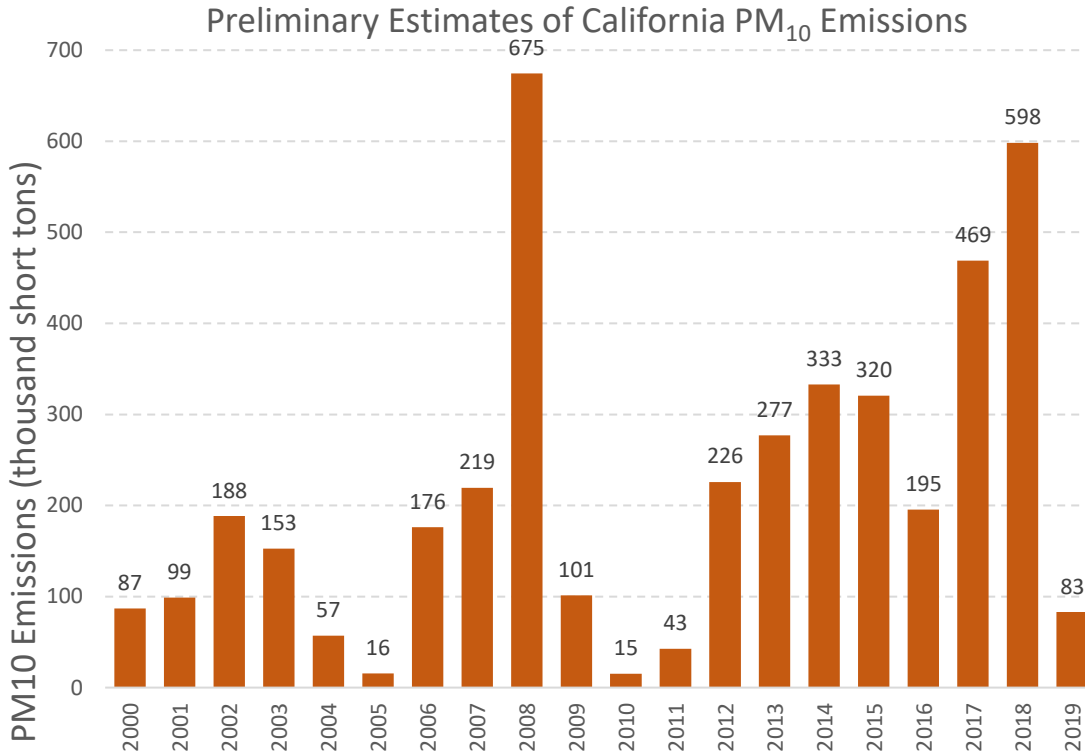

## California Wildfire Burn Acreage and Preliminary Emissions Estimates

**Data Source:** California Air Resources Board (CARB) staff's preliminary estimates using the FOFEM model and CALFIRE's fire footprints. FOFEM does not model agricultural and developed lands. All numbers are rounded.