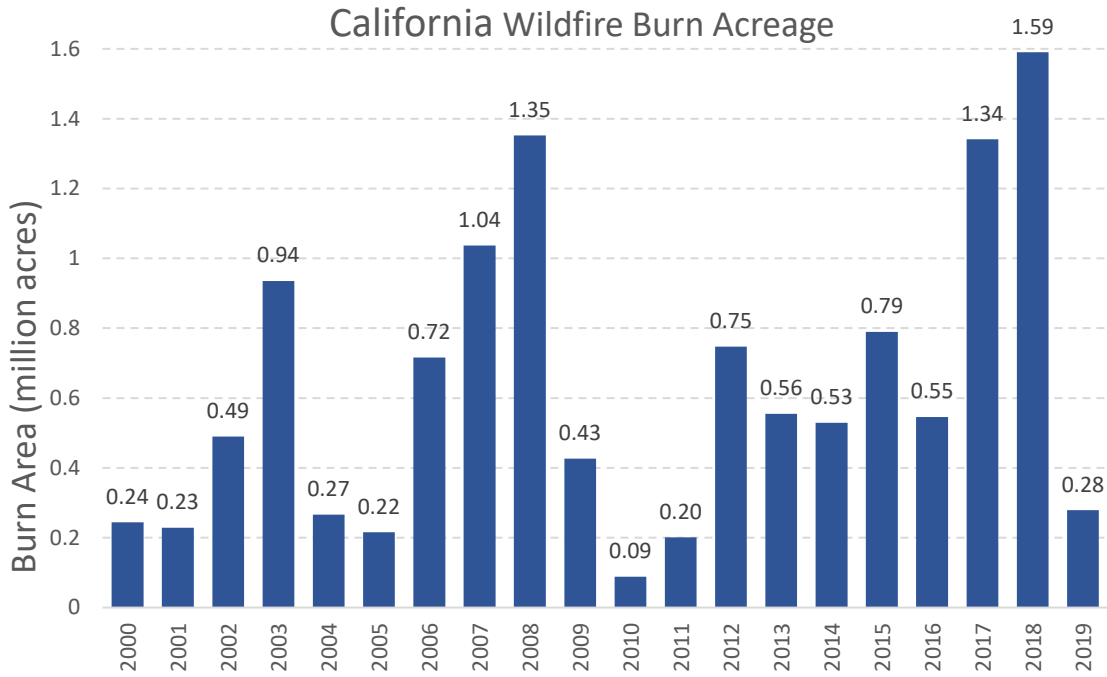

## California Wildfire Burn Acreage and Preliminary Emissions Estimates

**Data Source:** California Air Resources Board (CARB) staff's preliminary estimates using the FOFEM model and CALFIRE's fire footprints. FOFEM does not model agricultural and developed lands. All numbers are rounded.